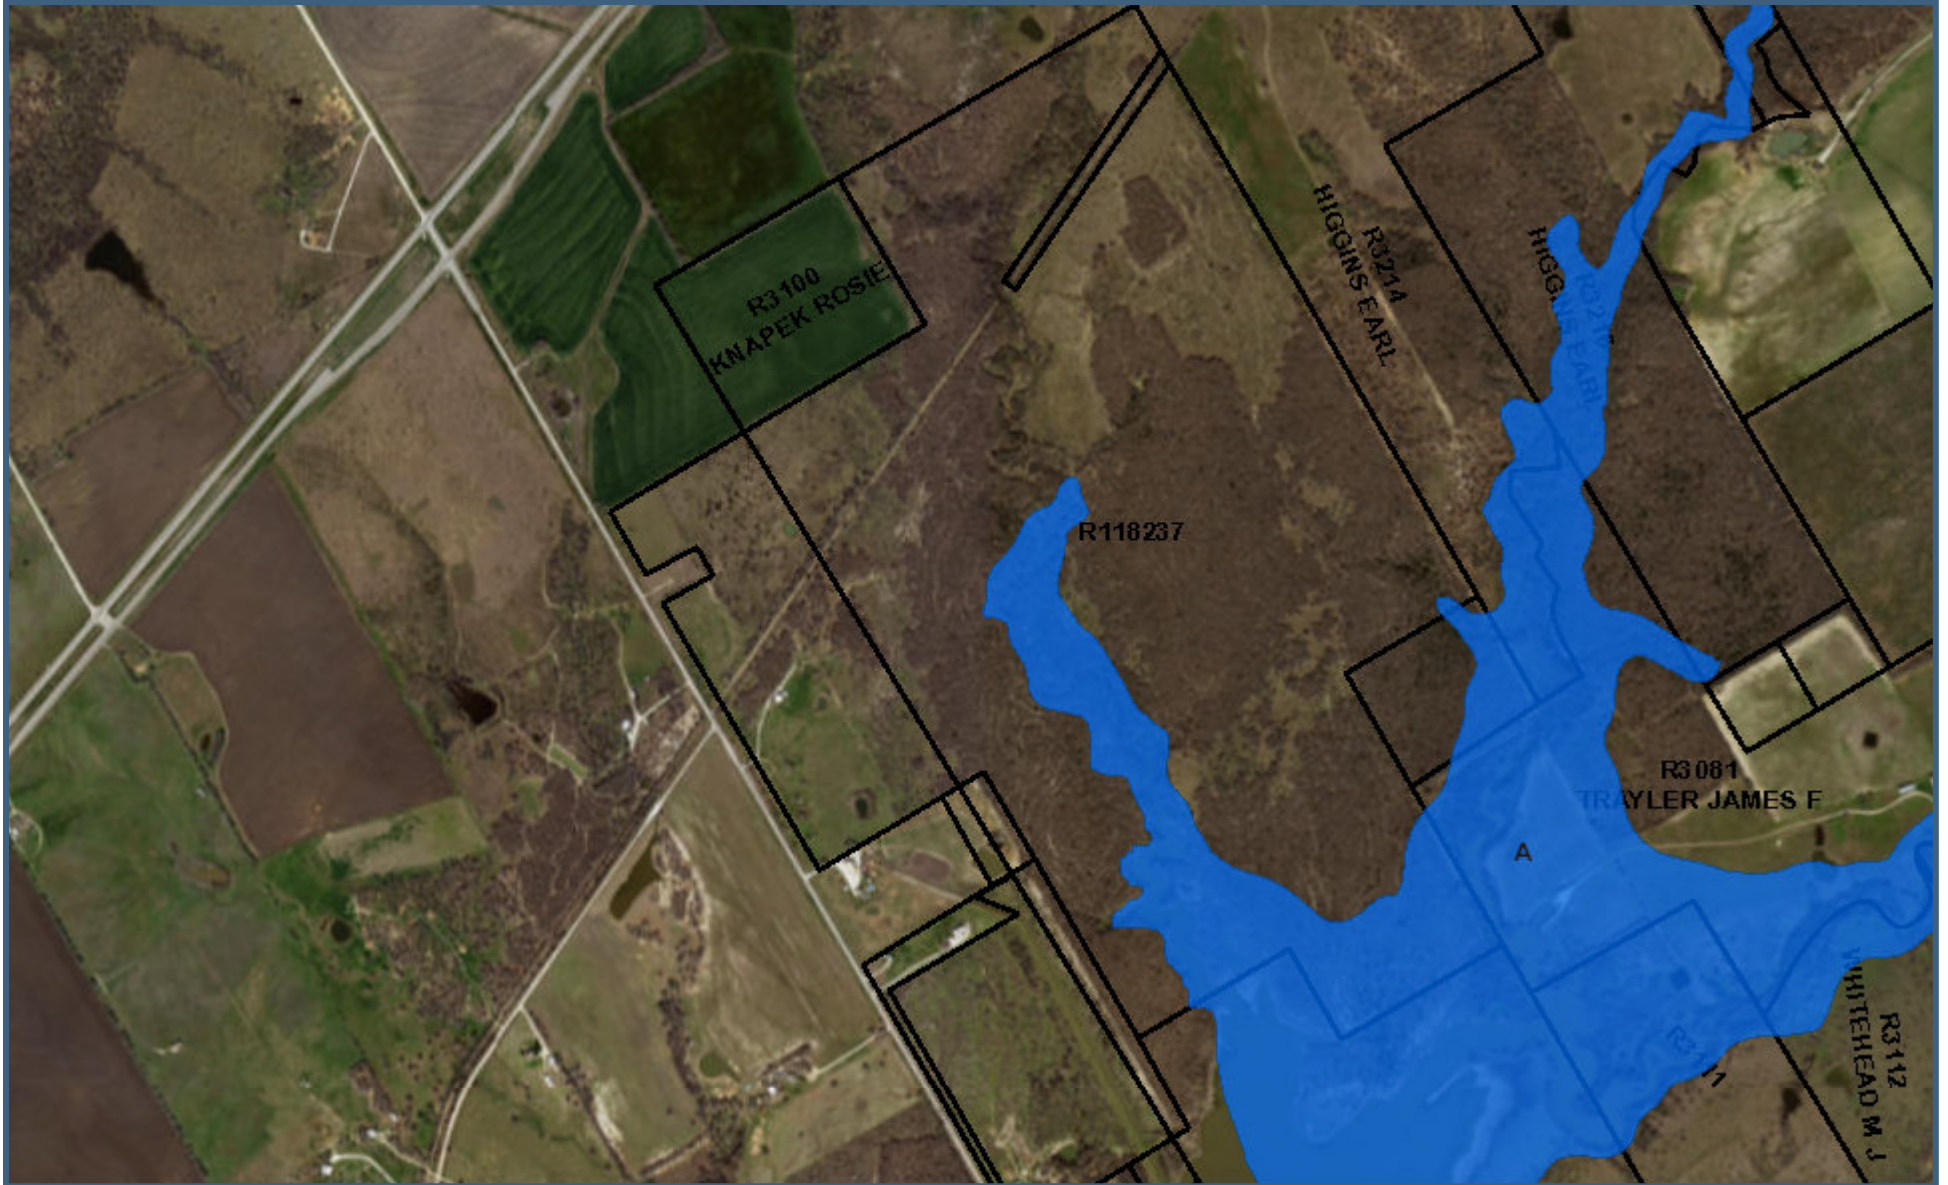

1519

4730 T K PKWY

502.6 Acres

July 7, 2016

-  FEMA Zone A
-  Limestone Parcels